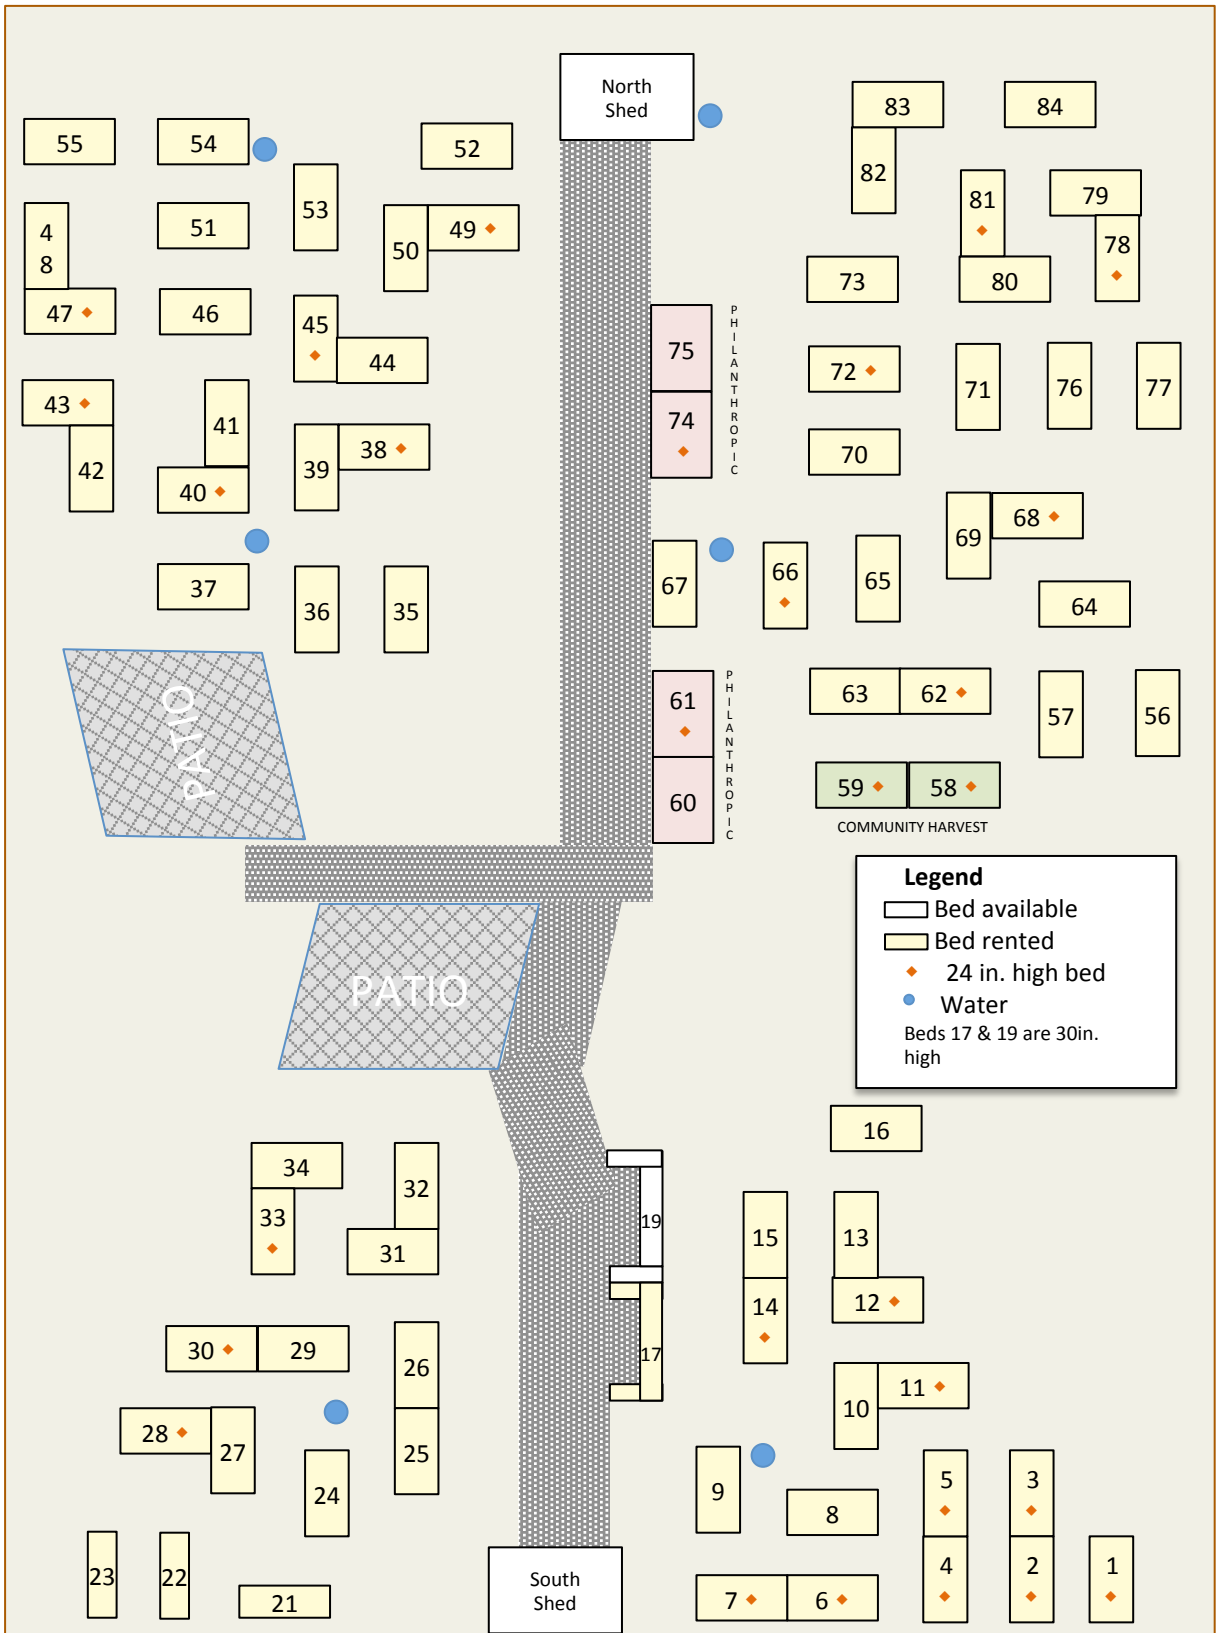

WEST SPRINGS/COUGAR RIDGE COMMUNITY HUB & GARDEN

H O U S E S

7
3
S
T
R
E
E
T

P
A
R
K
I
N
G
L
O
T

Legend

- Bed available
- Bed rented
- ◆ 24 in. high bed
- Water

Beds 17 & 19 are 30in. high

PLAZA