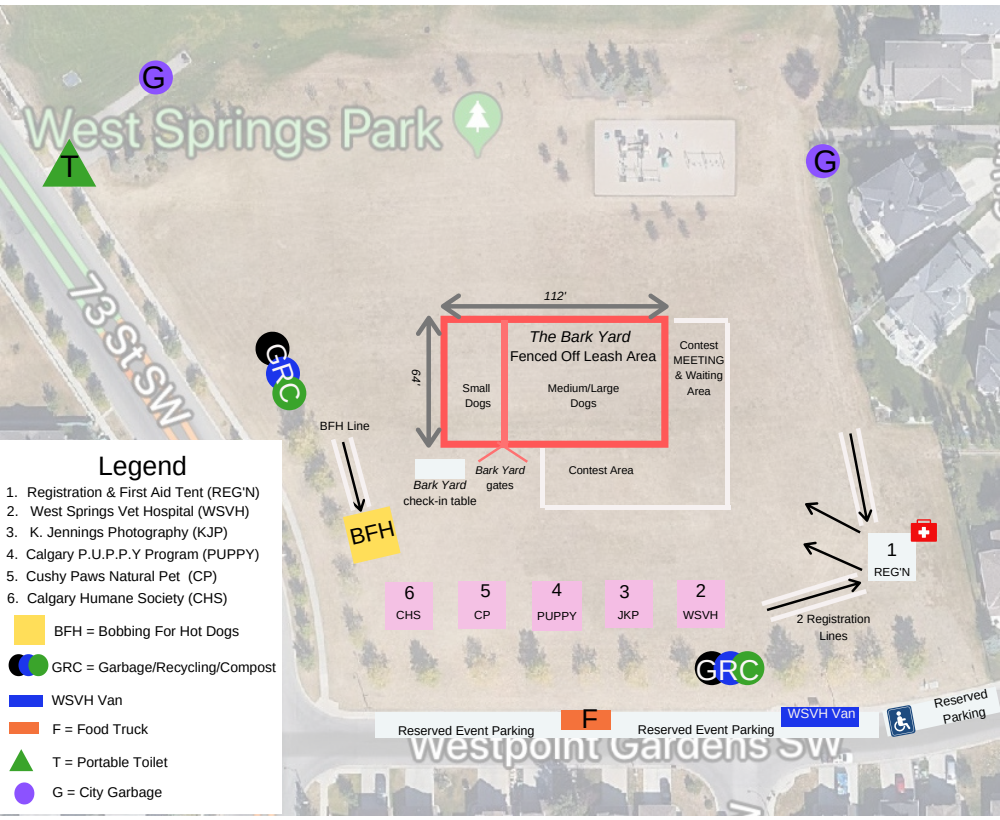

WSCR Community Dog PAWty

Legend

1. Registration & First Aid Tent (REG'N)
2. West Springs Vet Hospital (WSVH)
3. K. Jennings Photography (KJP)
4. Calgary P.U.P.P.Y Program (PUPPY)
5. Cushy Paws Natural Pet (CP)
6. Calgary Humane Society (CHS)

-  BFH = Bobbing For Hot Dogs
-  GRC = Garbage/Recycling/Compost
-  WSVH Van
-  F = Food Truck
-  T = Portable Toilet
-  G = City Garbage

Reserved Event Parking

Reserved Event Parking

WSVH Van

Reserved Parking